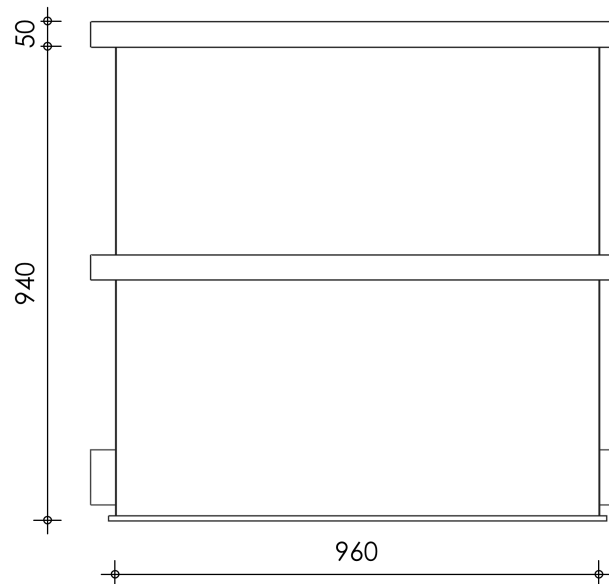

Front view

Right-side view

Rear view

Left-side view

8mm slots

Max flow 40 m³
Space for helix 350 L

Top view

description:
BK90 - Bio chamber

scale :
1 : 15

date/version :
v.2024