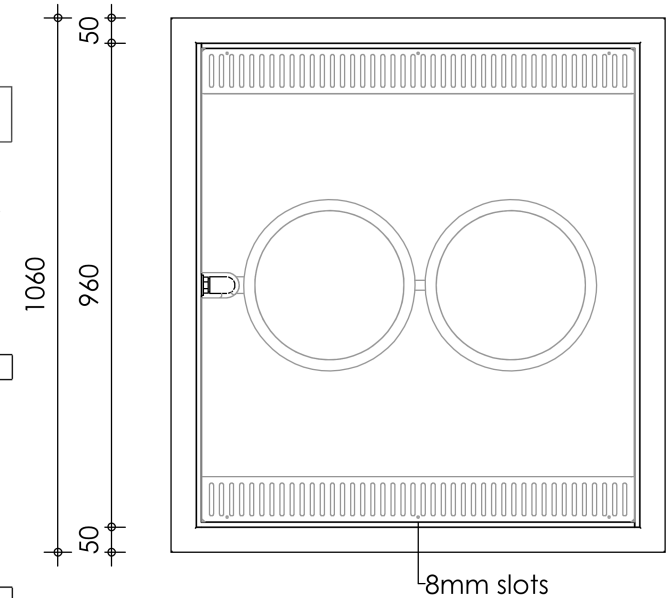

Front view

Right-side view

Rear view

Left-side view

8mm slots

Max flow 40 m³
Space for helix 350 L

Top view

description:
BK90 - Bio chamber

scale :
1 : 15

date/version :
v.2024