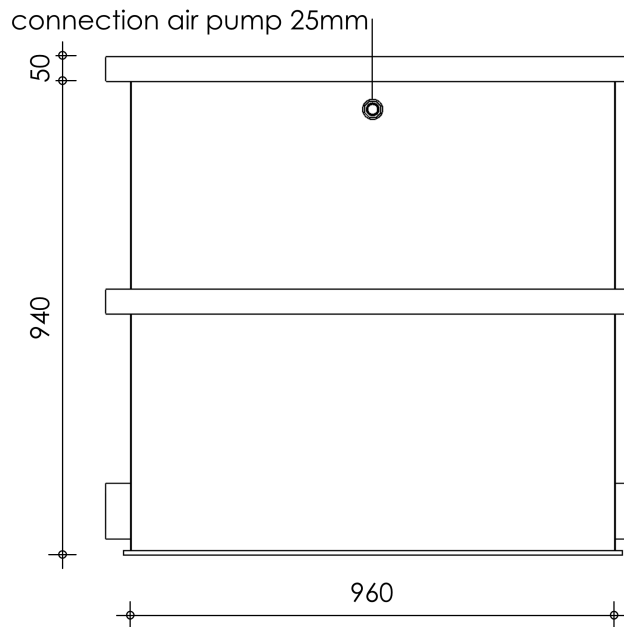

Front view

Right-side view

Rear view

Left-side view

8mm slots

Max flow 40 m³
Space for helix 350 L

Top view

description:
BK90 - Bio chamber

scale :
1 : 15

date/version :
v.2024