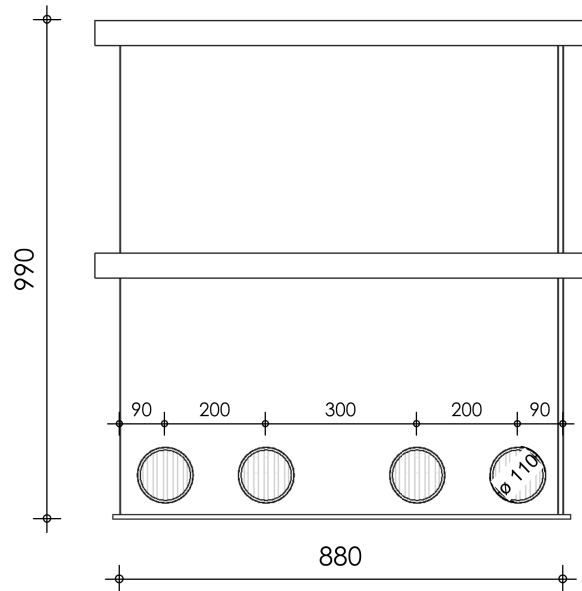

Front view

Right-side view

Rear view

Left-side view

8mm slots

Max flow 40 m³
Space for helix 350 L

Top view

description:
BK90 - Bio chamber

scale :
1 : 15

date/version :
v.2024