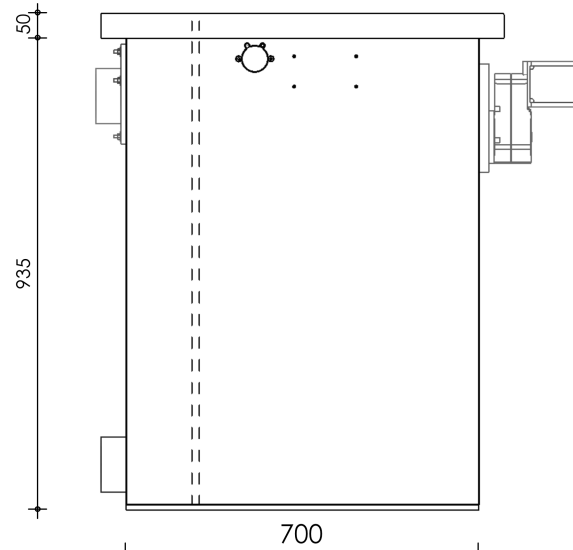

Front view

Right-side view

Top view

Rear view

Left-side view

description:
C22 - Combi filter

scale :
1 : 15

date/version :
v.2024

water running height :
120 mm