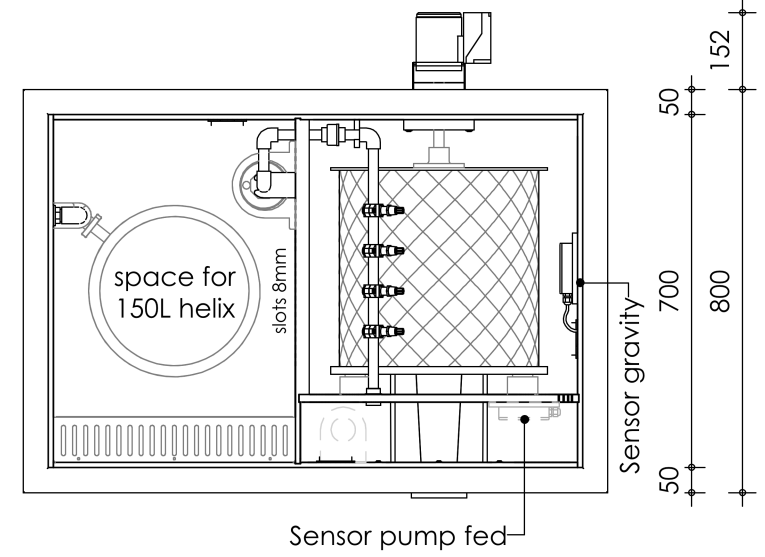

Front view

Right-side view

Top view

Rear view

Left-side view

description:
C22 - Combi filter

scale :
1 : 15

date/version :
v.2024

water running height :
120 mm