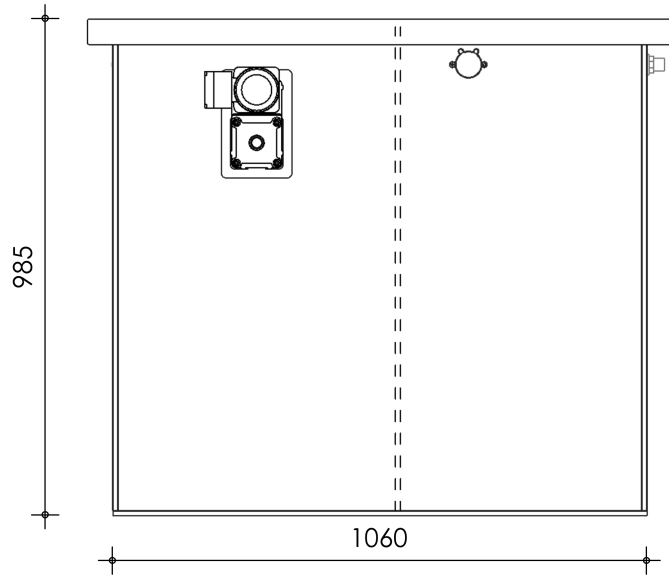

Front view

Right-side view

Top view

Rear view

Left-side view

description:
C22 - Combi filter

scale :
1 : 15

date/version :
v.2024

water running height :
120 mm