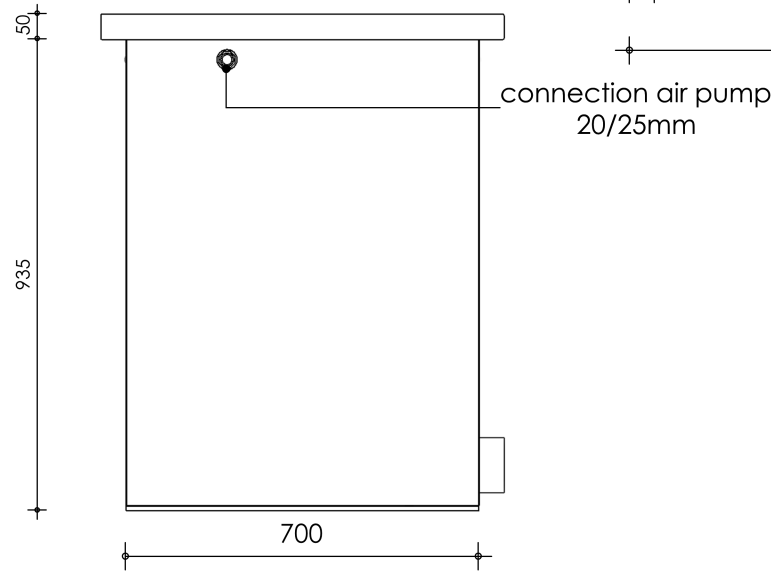

Front view

Right-side view

Top view

Rear view

Left-side view

description:
C22 - Combi filter

scale :
1 : 15

date/version :
v.2024

water running height :
120 mm