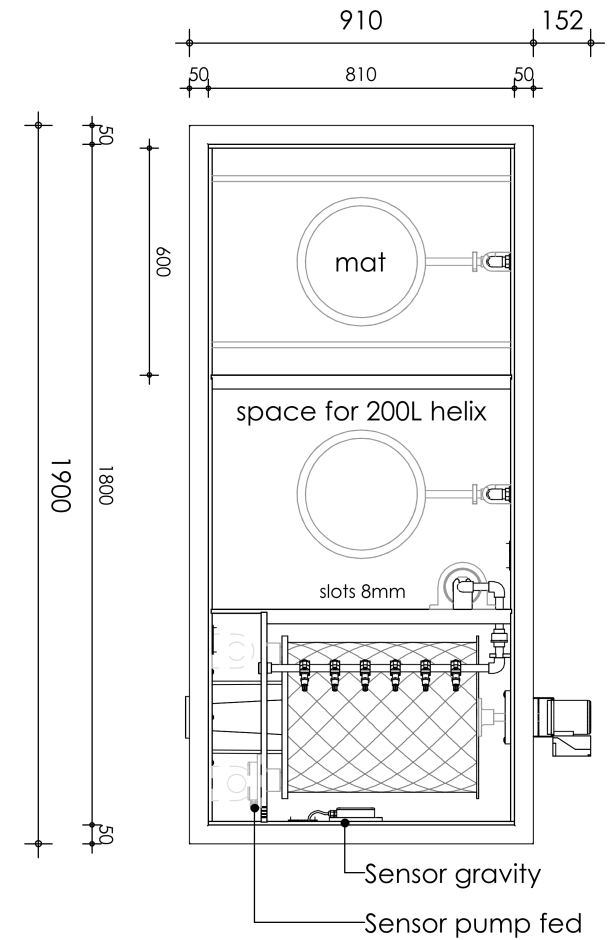

Front view

Right-side view

Rear view

Left-side view

Top view

description:
C35-M - Combi filter

scale :
1 : 20

date/version :
v.2024

water running height :
120 mm