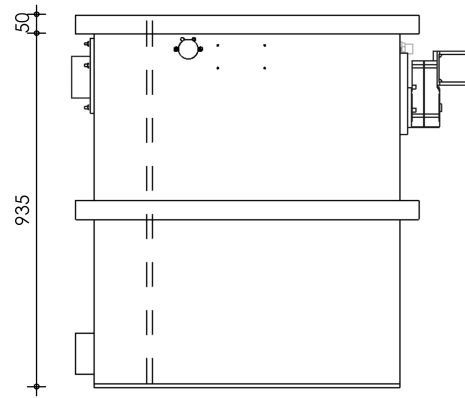

Front view

Right-side view

Rear view

Left-side view

Top view

description:
C35-M - Combi filter

scale :
1 : 20

date/version :
v.2024

water running height :
120 mm