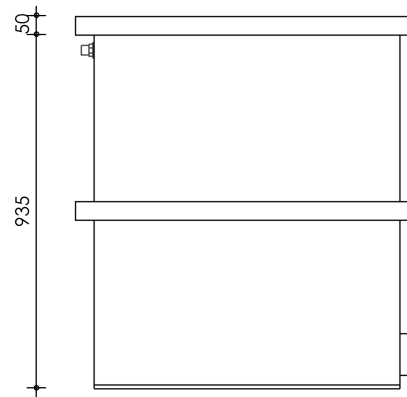

Front view

Right-side view

Rear view

Left-side view

Top view

description:
C35-M - Combi filter

scale :
1 : 20

date/version :
v.2024

water running height :
120 mm