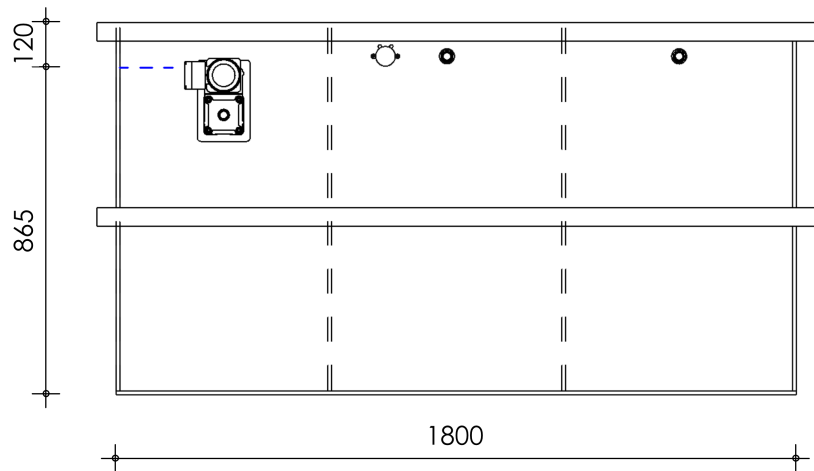

Front view

Right-side view

Rear view

Left-side view

Top view

description:
C35-M - Combi filter

scale :
1 : 20

date/version :
v.2024

water running height :
120 mm