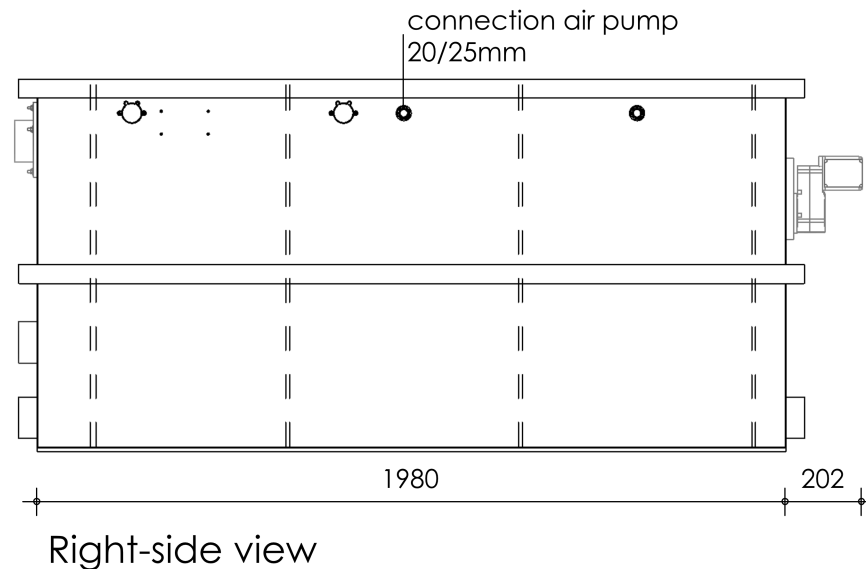

Front view

Right-side view

Rear view

Left-side view

Top view

**description:**  
CL50-L - Combi filter

**scale :**  
1 : 20

**date/version :**  
v.2024

**water running height :**  
120 mm