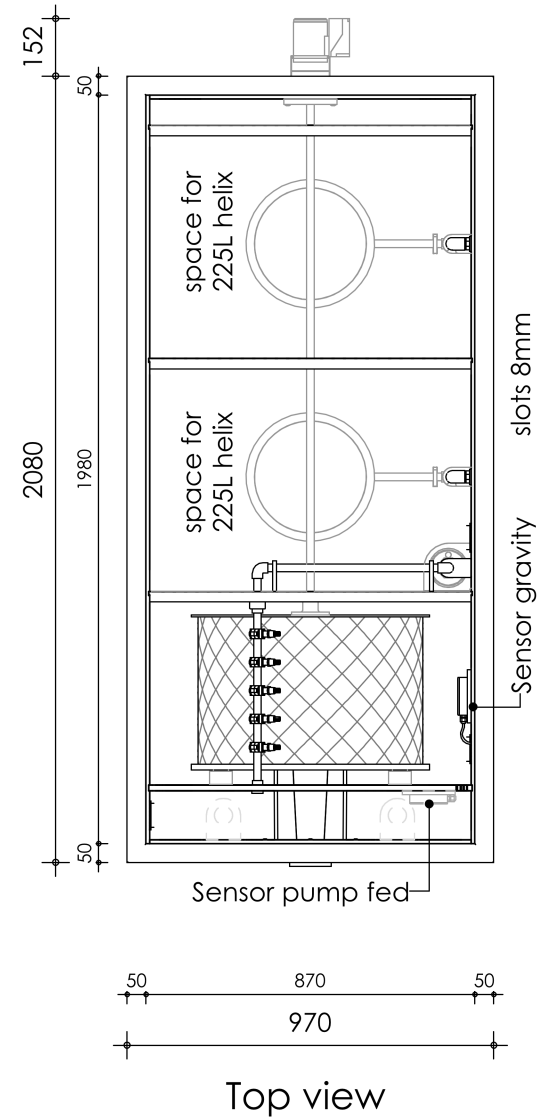

Front view

Right-side view

Rear view

Left-side view

Top view

**description:**  
CL50-L - Combi filter

**scale :**  
1 : 20

**date/version :**  
v.2024

**water running height :**  
120 mm