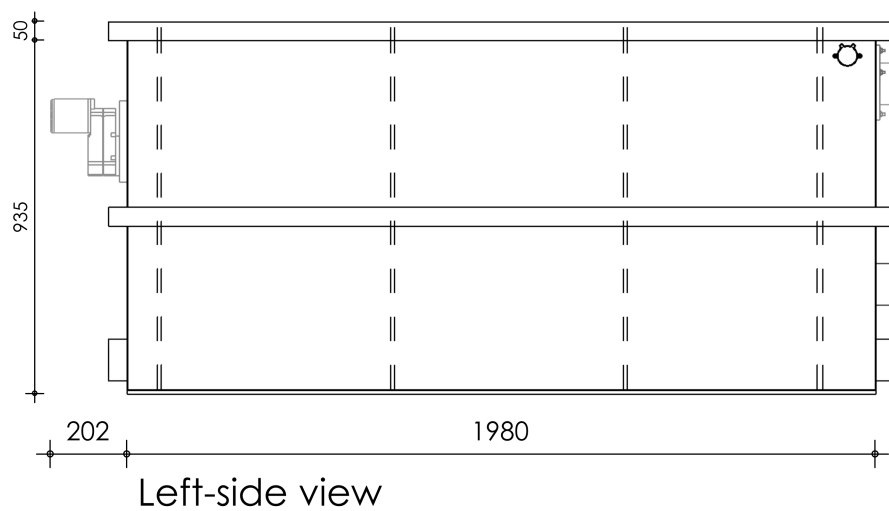

Front view

Right-side view

Rear view

Left-side view

Top view

**description:**  
CL50-L - Combi filter

**scale :**  
1 : 20

**date/version :**  
v.2024

**water running height :**  
120 mm