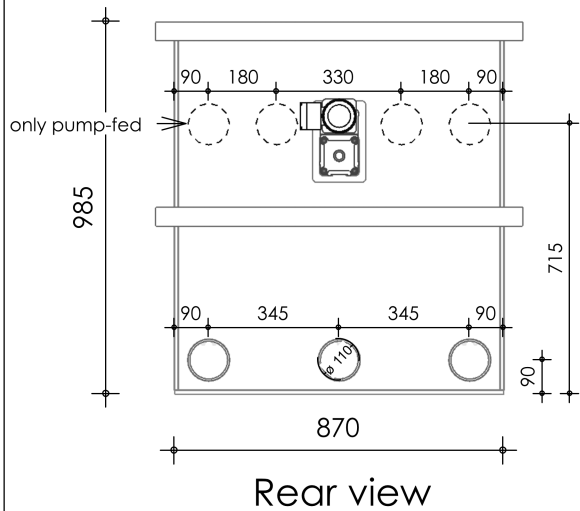

Front view

Right-side view

Rear view

Left-side view

Top view

**description:**  
CL50-L - Combi filter

**scale :**  
1 : 20

**date/version :**  
v.2024

**water running height :**  
120 mm