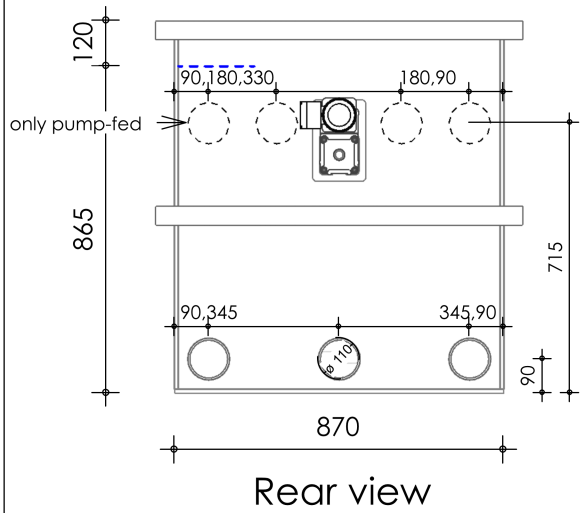

Front view

Right-side view

Rear view

Left-side view

description:
CL50-M - Combi filter

scale :
1 : 20

date/version :
v.2024

water running height :
120 mm