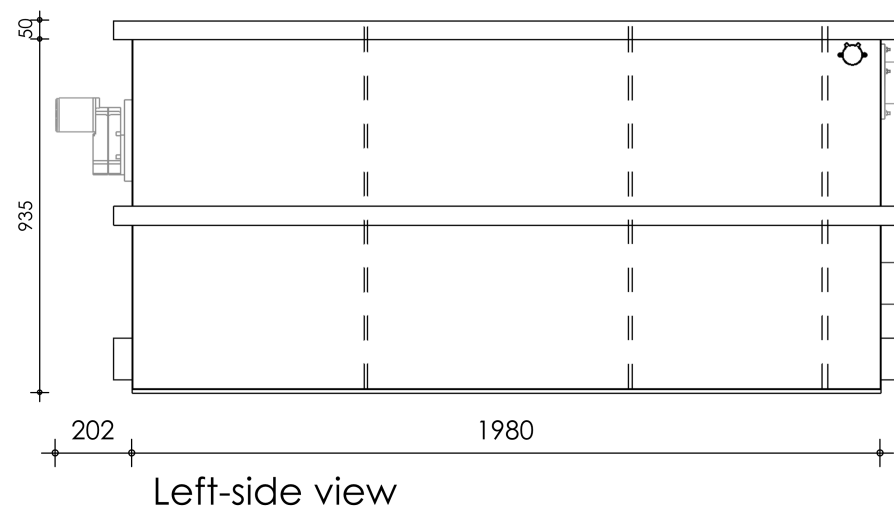

Front view

Right-side view

Rear view

Left-side view

description:
CL50-M - Combi filter

scale :
1 : 20

date/version :
v.2024

water running height :
120 mm