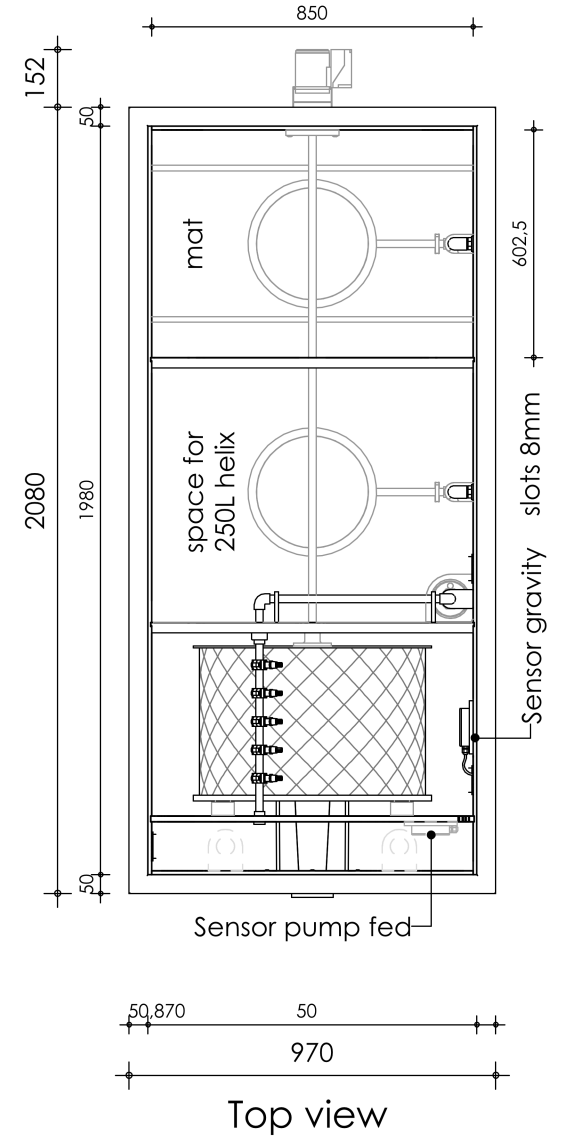

Front view

Right-side view

Rear view

Left-side view

description:
CL50-M - Combi filter

scale :
1 : 20

date/version :
v.2024

water running height :
120 mm