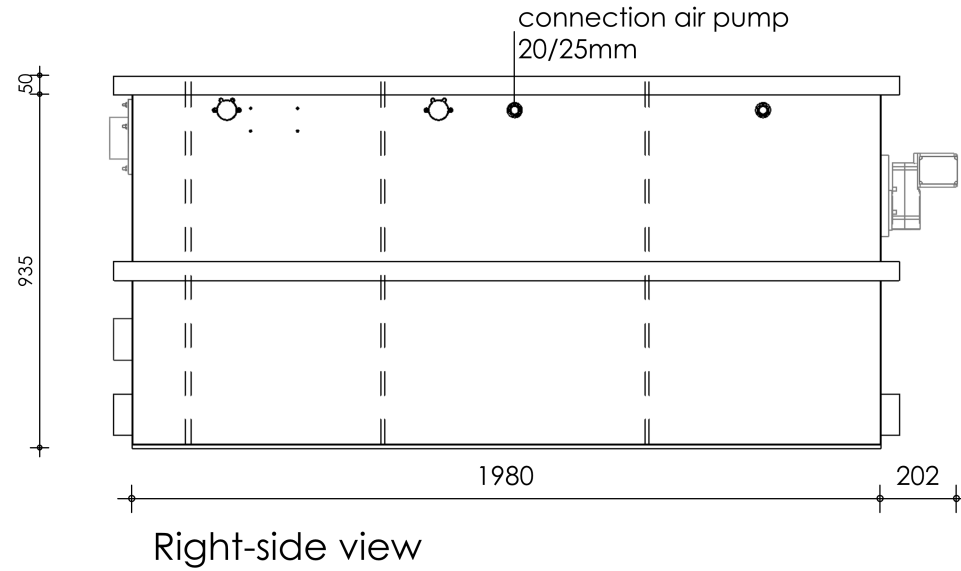

Front view

Right-side view

Rear view

Left-side view

description:
CL50-M - Combi filter

scale :
1 : 20

date/version :
v.2024

water running height :
120 mm