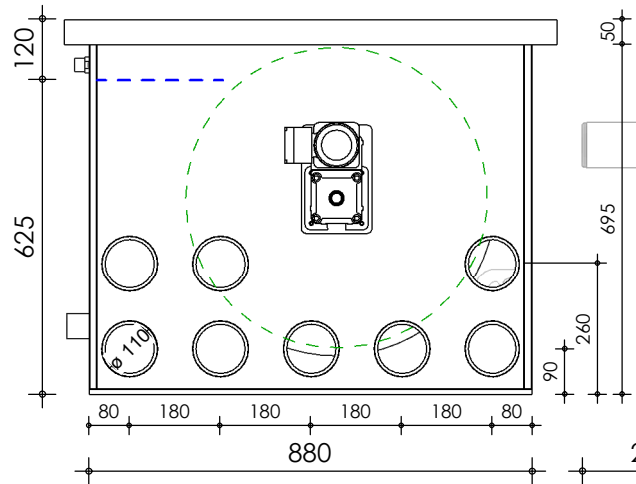

Front view

Right-side view

Rear view

Left-side view

Top view

**description:**  
PP140N - Drum filter ext. pump

**scale :**  
1 : 15

**date/version :**  
v.2024

**water running height :**  
120 mm