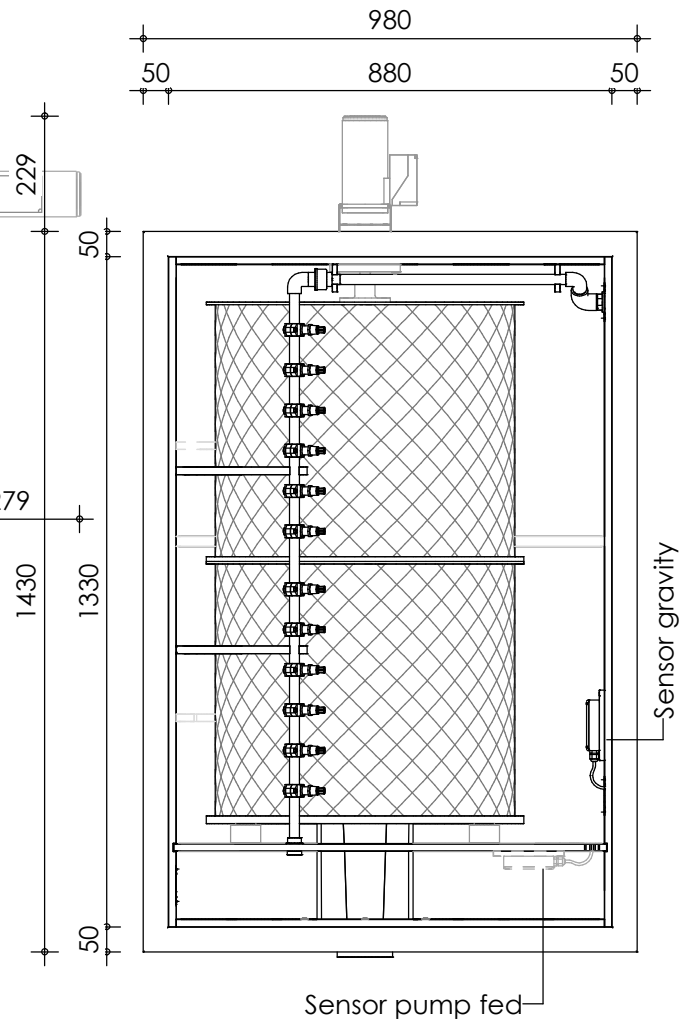

Front view

Right-side view

Rear view

Left-side view

Top view

**description:**  
PP140N - Drum filter ext. pump

**scale :**  
1 : 15

**date/version :**  
v.2024

**water running height :**  
120 mm