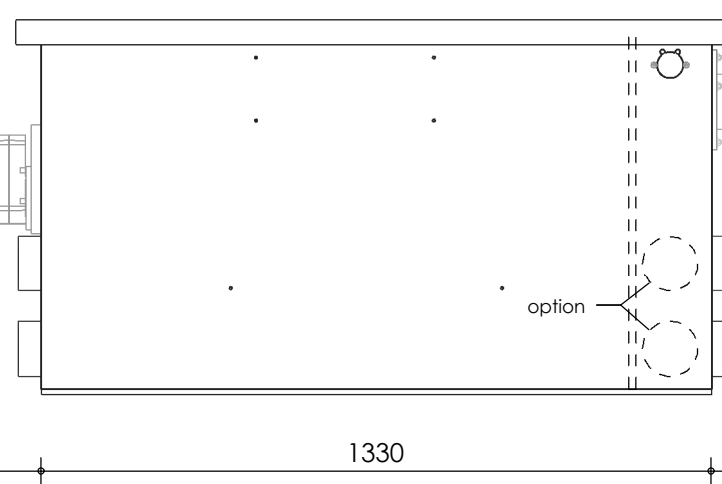

Front view

Right-side view

Rear view

Left-side view

Top view

**description:**  
PP140N - Drum filter ext. pump

**scale :**  
1 : 15

**date/version :**  
v.2024

**water running height :**  
120 mm