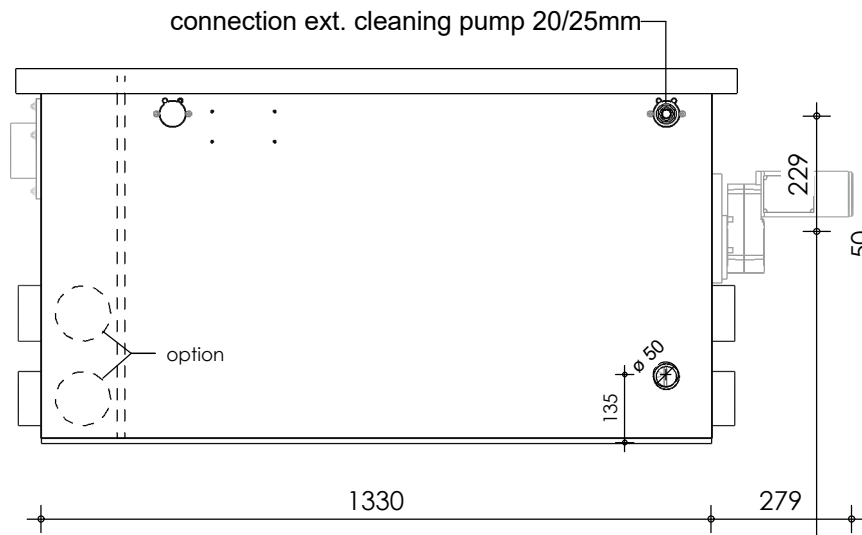

Front view

Right-side view

Rear view

Left-side view

Top view

**description:**  
PP140N - Drum filter ext. pump

**scale :**  
1 : 15

**date/version :**  
v.2024

**water running height :**  
120 mm