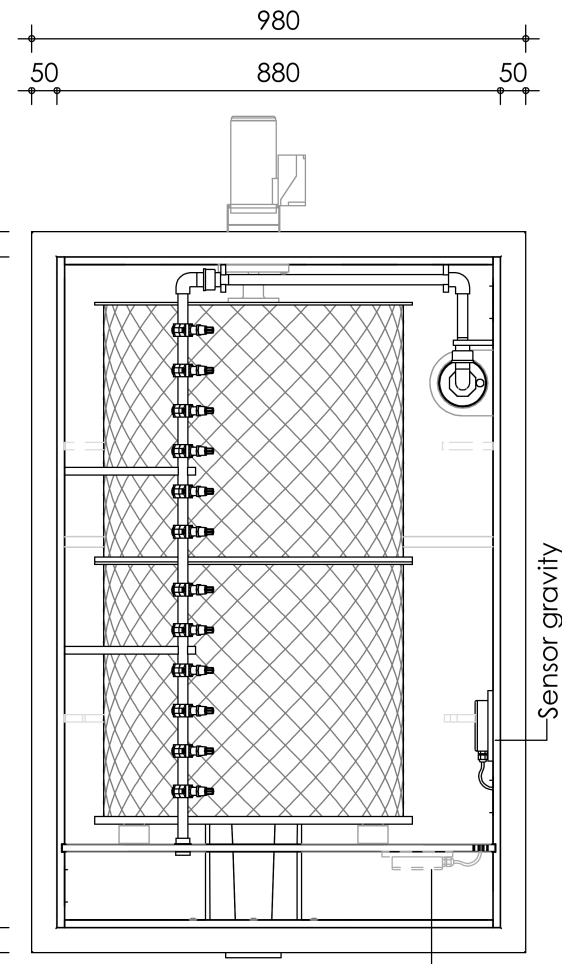

Front view

Right-side view

Top view

Rear view

Left-side view

Sensor pump fed

Sensor gravity

**description:**  
PP140N - Drum filter int. pump

**scale :**  
1 : 15

**date/version :**  
v.2024

**water running height :**  
120 mm