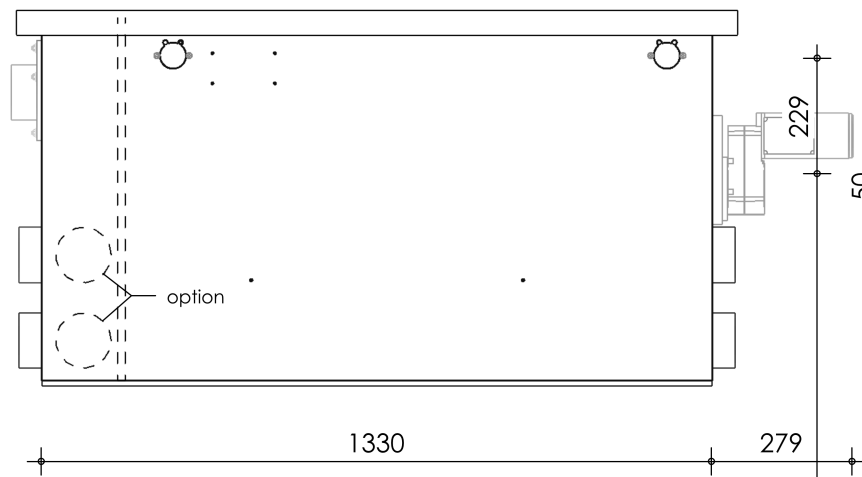

Front view

Right-side view

Top view

Rear view

Left-side view

Sensor pump fed

Sensor gravity

**description:**  
PP140N - Drum filter int. pump

**scale :**  
1 : 15

**date/version :**  
v.2024

**water running height :**  
120 mm