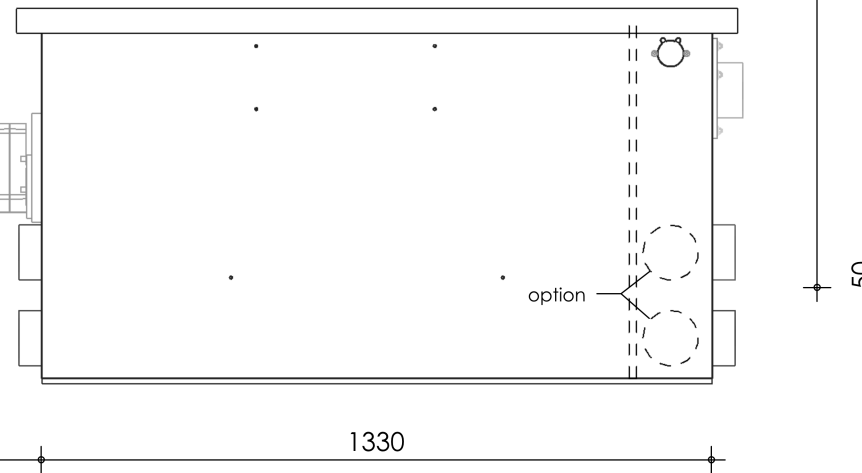

Front view

Right-side view

Top view

Rear view

Left-side view

Sensor pump fed

Sensor gravity

**description:**  
PP140N - Drum filter int. pump

**scale :**  
1 : 15

**date/version :**  
v.2024

**water running height :**  
120 mm