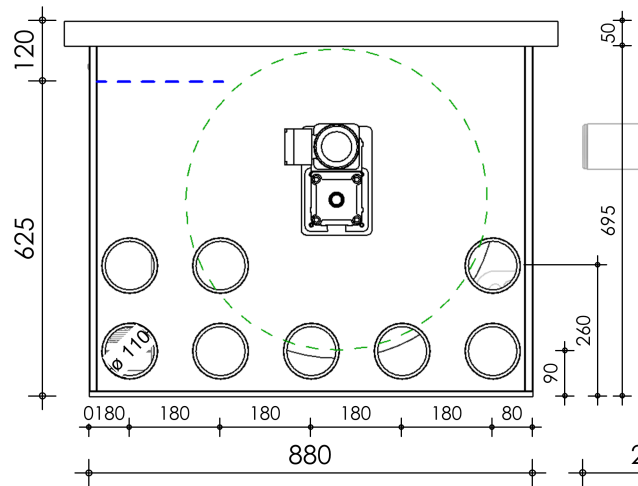

Front view

Right-side view

Top view

Rear view

Left-side view

Sensor pump fed

Sensor gravity

**description:**  
PP140N - Drum filter int. pump

**scale :**  
1 : 15

**date/version :**  
v.2024

**water running height :**  
120 mm