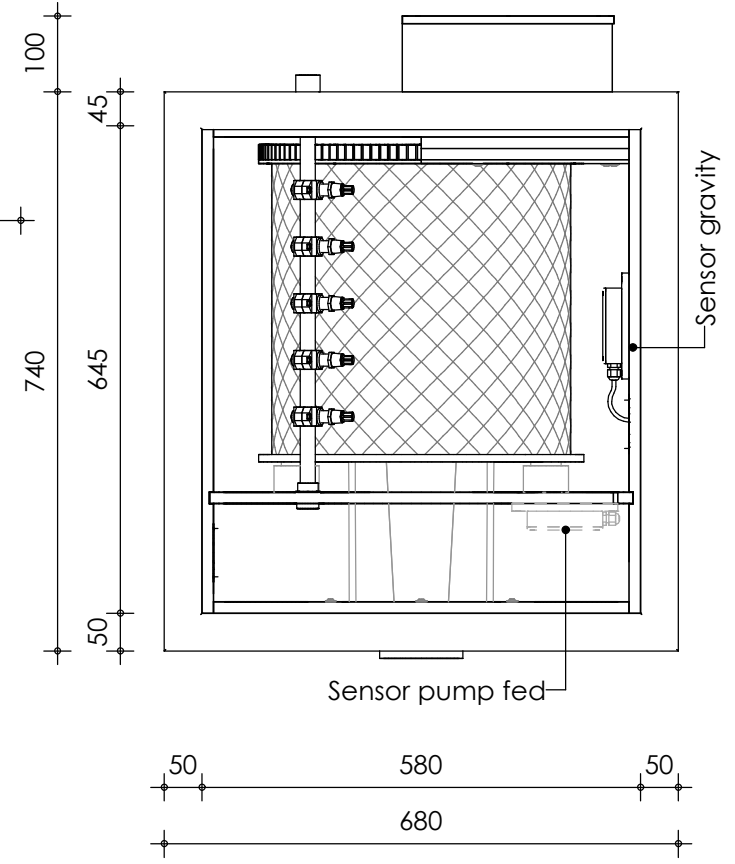

Front view

Right-side view

connection external cleaning
pump 32mm

Rear view

Left-side view

Top view

description:
PP22 - Drum filter

scale :
1 : 10

date/version :
v.2024

water running height :
170 mm