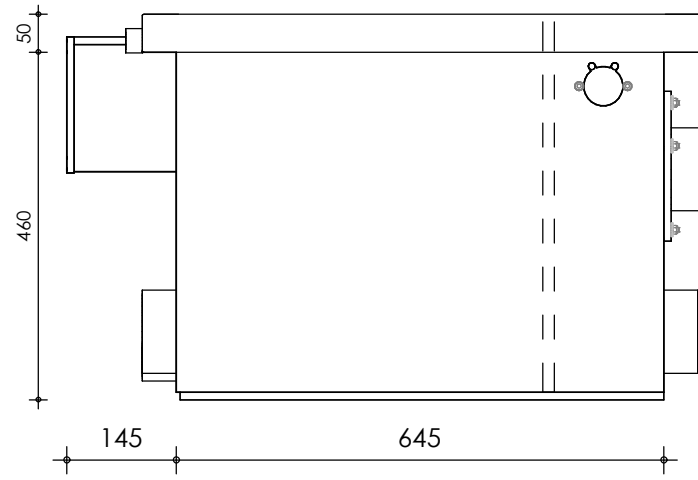

Front view

Right-side view

connection external cleaning
pump 32mm

Rear view

Left-side view

Top view

description:
PP22 - Drum filter

scale :
1 : 10

date/version :
v.2024

water running height :
170 mm