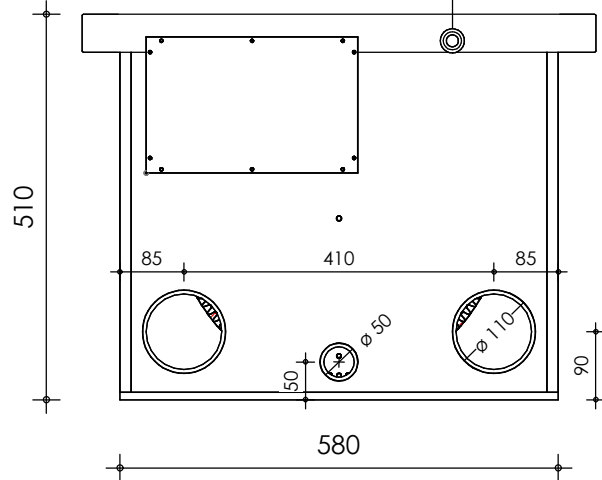

Front view

Right-side view

connection external cleaning
pump 32mm

Rear view

Left-side view

Top view

description:
PP22 - Drum filter

scale :
1 : 10

date/version :
v.2024

water running height :
170 mm