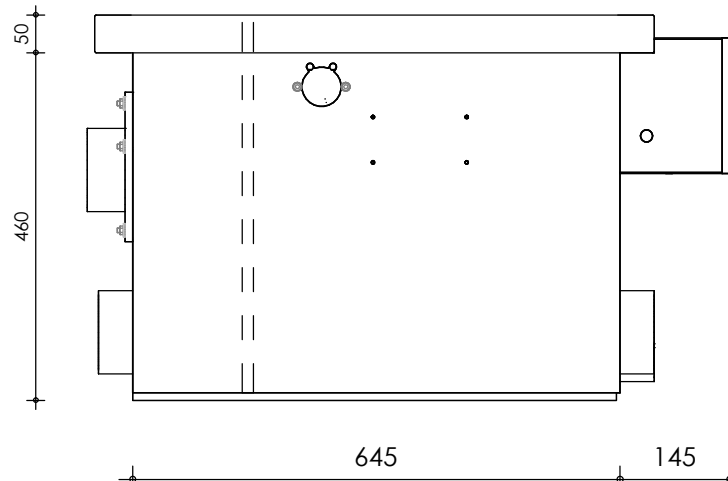

Front view

Right-side view

connection external cleaning
pump 32mm

Rear view

Left-side view

Top view

description:
PP22 - Drum filter

scale :
1 : 10

date/version :
v.2024

water running height :
170 mm