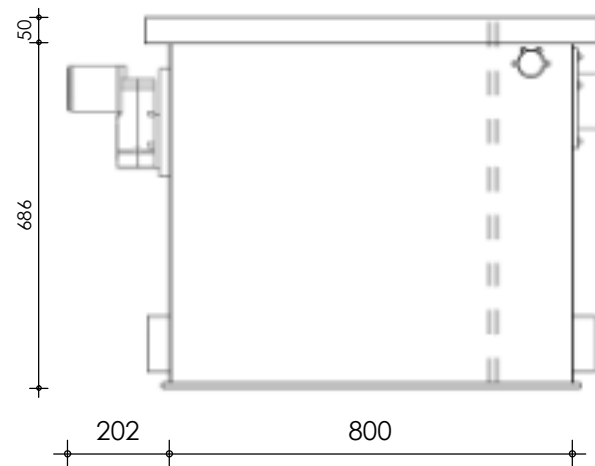

Front view

Right-side view

Top view

Rear view

Left-side view

**description:**  
PP35-P - Drum filter

**scale :**  
1 : 15

**date/version :**  
v.2024

**water running height :**  
120 mm