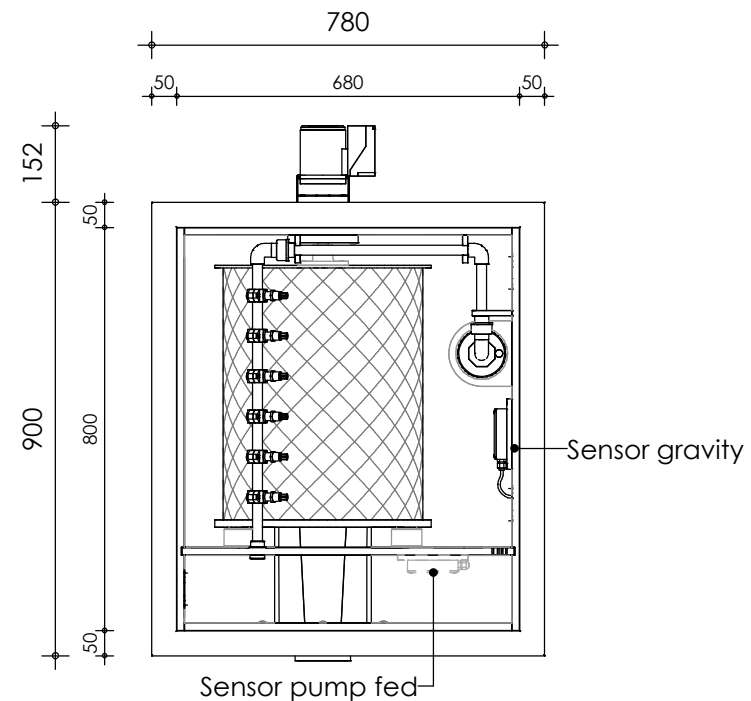

Front view

Right-side view

Top view

Rear view

Left-side view

**description:**  
PP35-P - Drum filter

**scale :**  
1 : 15

**date/version :**  
v.2024

**water running height :**  
120 mm