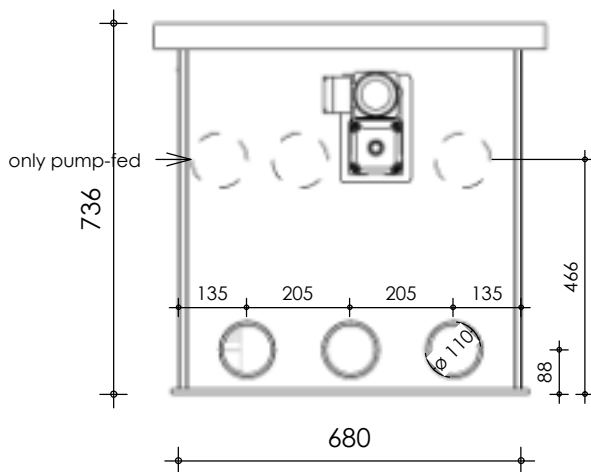

Front view

Right-side view

Top view

Rear view

Left-side view

**description:**  
PP35-P - Drum filter

**scale :**  
1 : 15

**date/version :**  
v.2024

**water running height :**  
120 mm