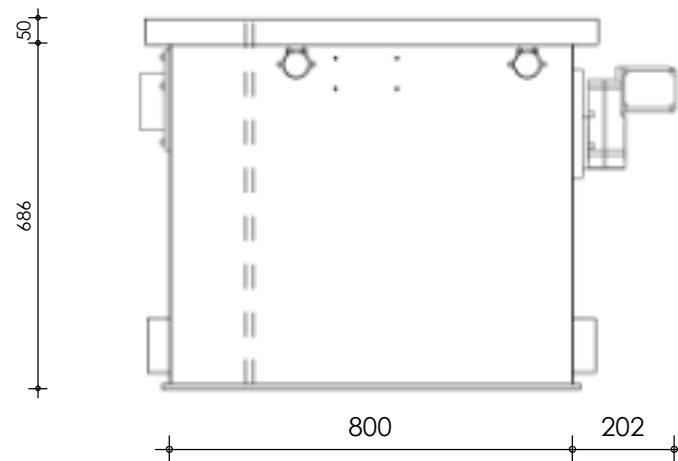

Front view

Right-side view

Top view

Rear view

Left-side view

**description:**  
PP35-P - Drum filter

**scale :**  
1 : 15

**date/version :**  
v.2024

**water running height :**  
120 mm