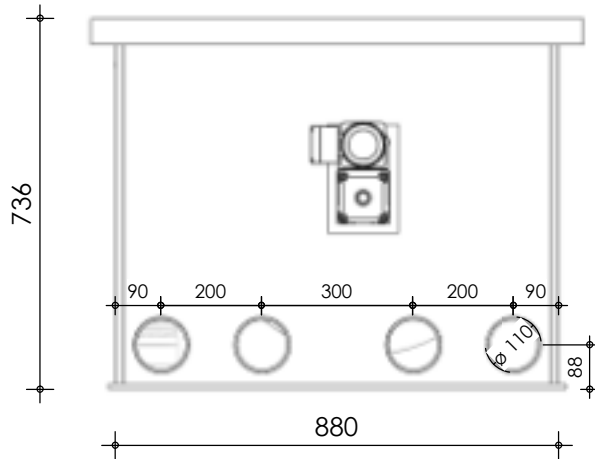

Front view

Right-side view

Rear view

Left-side view

Sensor pump fed

Sensor gravity

Top view

description:
PP50-P - Drum filter

scale :
1 : 15

date/version :
v. 2024

water running height :
120 mm