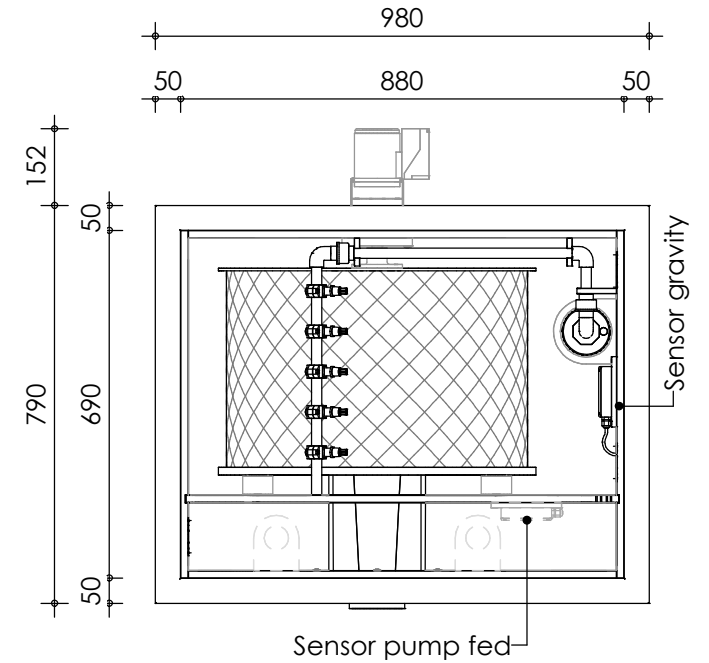

Front view

Right-side view

Rear view

Left-side view

Sensor pump fed

Sensor gravity

Top view

description:
PP50-P - Drum filter

scale :
1 : 15

date/version :
v. 2024

water running height :
120 mm