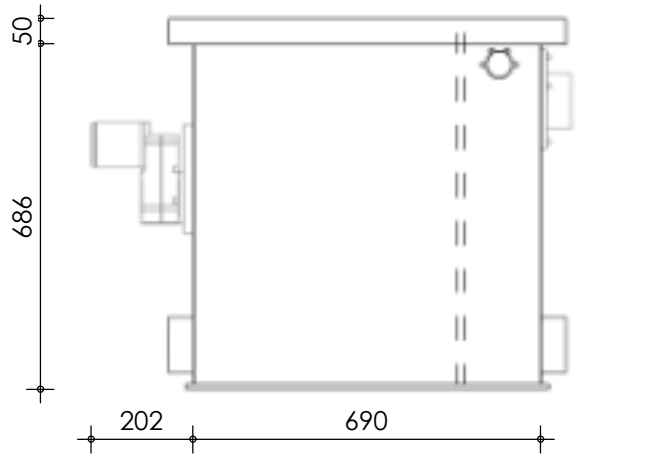

Front view

Right-side view

Rear view

Left-side view

Sensor pump fed

Sensor gravity

Top view

description:
PP50-P - Drum filter

scale :
1 : 15

date/version :
v. 2024

water running height :
120 mm