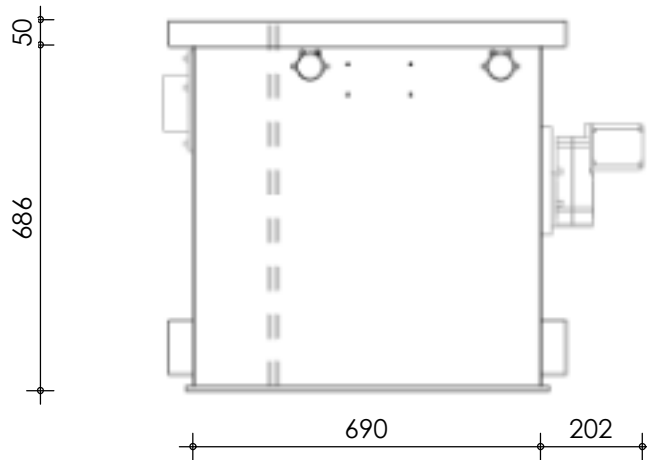

Front view

Right-side view

Rear view

Left-side view

Sensor pump fed

Sensor gravity

Top view

description:
PP50-P - Drum filter

scale :
1 : 15

date/version :
v. 2024

water running height :
120 mm