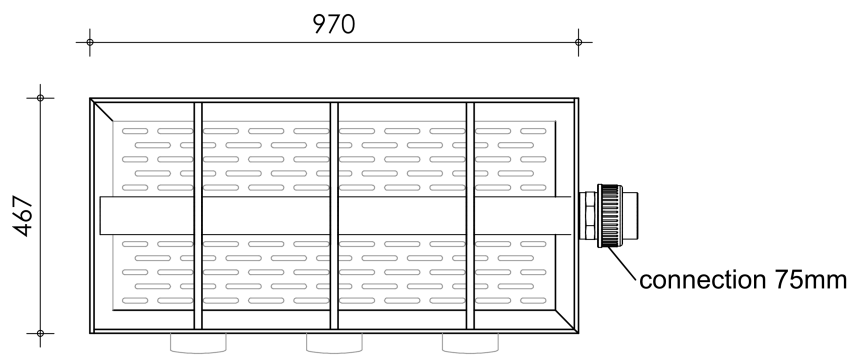

Left-side view

Front view

Right-side view

Rear view

Top view

Filter media
 Bacteria House 770 rods -(10 boxes)

description:
 TF100 - Trickle filter 3x10

scale :
 1 : 15