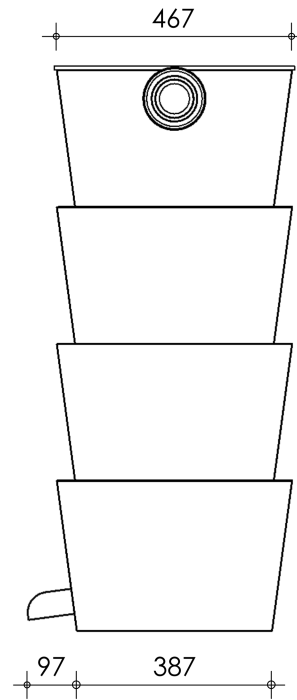

Left-side view

Front view

Right-side view

Rear view

Top view

Filter media

Bacteria House 770 rods -. (10 boxes)

**description:**  
TF100 - Trickle filter waterfall

**scale :**  
1 : 15

**date/+version :**  
v.2023