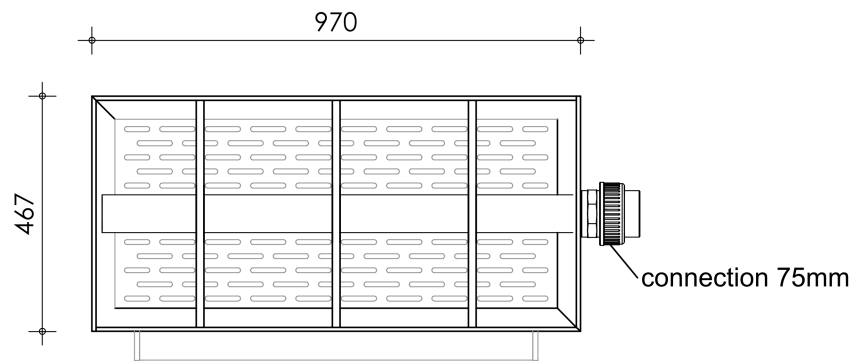

Left-side view

Front view

Right-side view

Rear view

Top view

Filter media

Bacteria House 770 rods -. (10 boxes)

**description:**  
TF100 - Trickle filter waterfall

**scale :**  
1 : 15

**date/+version :**  
v.2023