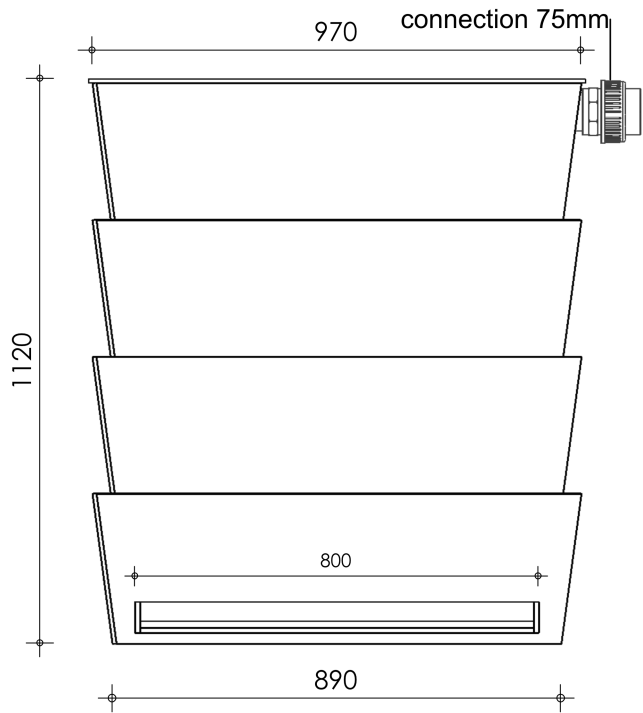

Left-side view

Front view

Right-side view

Rear view

Top view

Filter media

Bacteria House 770 rods -. (10 boxes)

**description:**  
TF100 - Trickle filter waterfall

**scale :**  
1 : 15

**date/+version :**  
v.2023