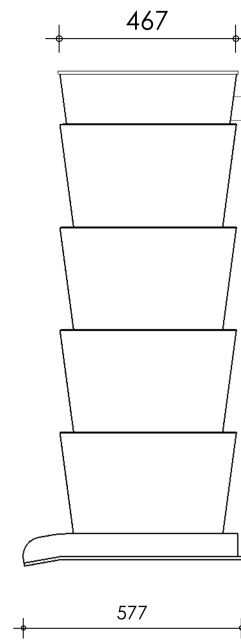

Left-side view

Front view

Right-side view

Rear view

Top view

Filter media

Bacteria House -& 1155 rods (15 boxes)

description:

TF150 - Trickle filter - drip tray / waterfall plateau

scale :

1 : 20

date/+version :

v.2024