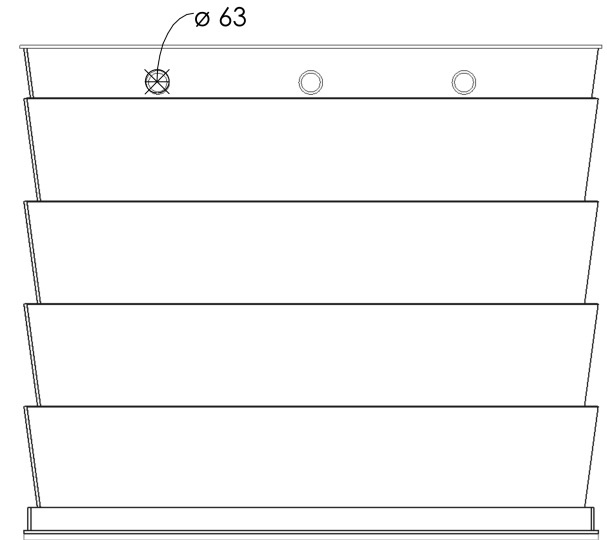

Left-side view

Front view

Right-side view

Rear view

Top view

Filter media

Bacteria House -& 1155 rods (15 boxes)

description:

TF150 - Trickle filter - drip tray / waterfall plateau

scale :

1 : 20

date/+version :

v.2024