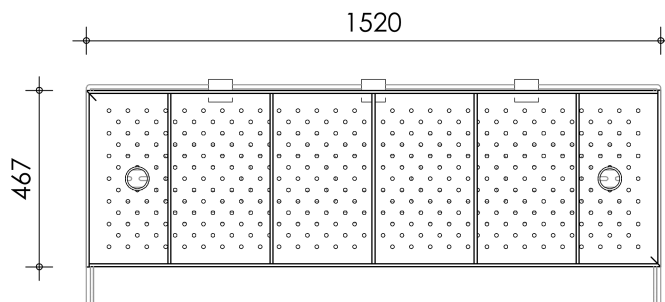

Left-side view

Front view

Right-side view

Rear view

Top view

Filter media

Bacteria House -& 1155 rods (15 boxes)

description:

TF150 - Trickle filter - drip tray / waterfall plateau

scale :

1 : 20

date/+version :

v.2024