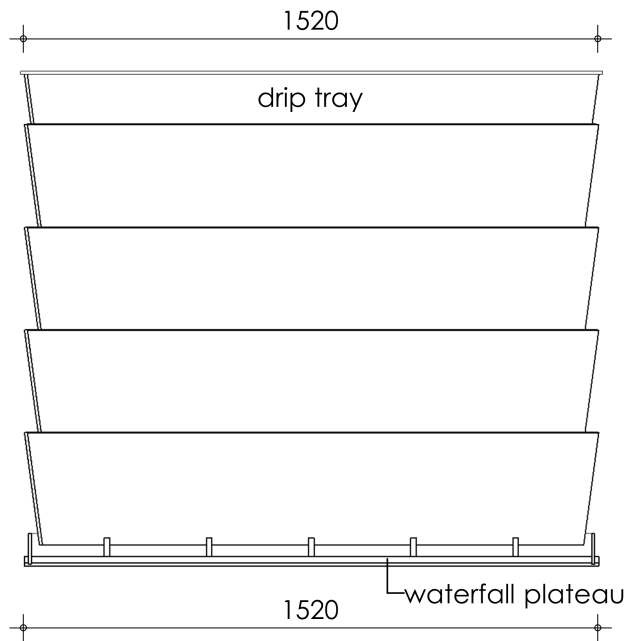

Left-side view

Front view

Right-side view

Rear view

Top view

Filter media

Bacteria House -& 1155 rods (15 boxes)

description:

TF150 - Trickle filter - drip tray / waterfall plateau

scale :

1 : 20

date/+version :

v.2024