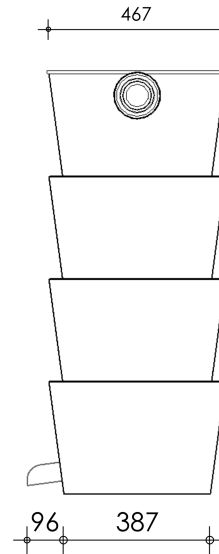

Left-side view

Front view

Right-side view

Rear view

Top view

Filter media

Bacteria House -/1155 rods (15 boxes)

description:
TF150 - Trickle filter waterfall

scale :
1 : 20

date/+version :
v.2023