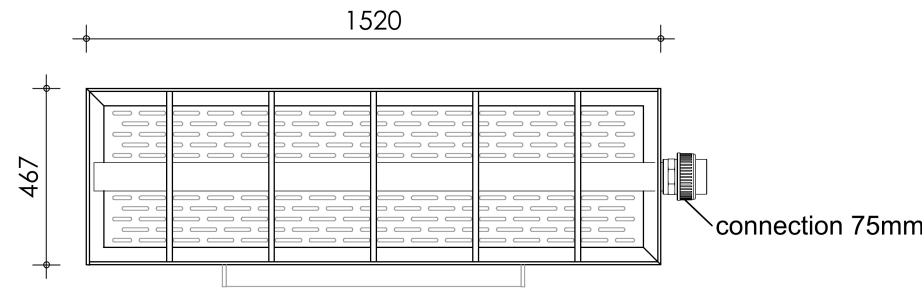

Left-side view

Front view

Right-side view

Rear view

Top view

Filter media

Bacteria House -/1155 rods (15 boxes)

description:
TF150 - Trickle filter waterfall

scale :
1 : 20

date/+version :
v.2023