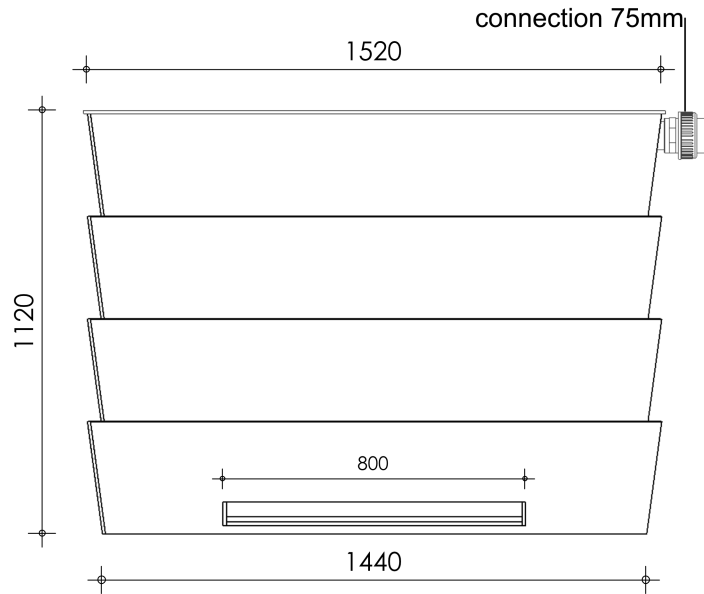

Left-side view

Front view

Right-side view

Rear view

Top view

Filter media

Bacteria House -/1155 rods (15 boxes)

description:
TF150 - Trickle filter waterfall

scale :
1 : 20

date/+version :
v.2023