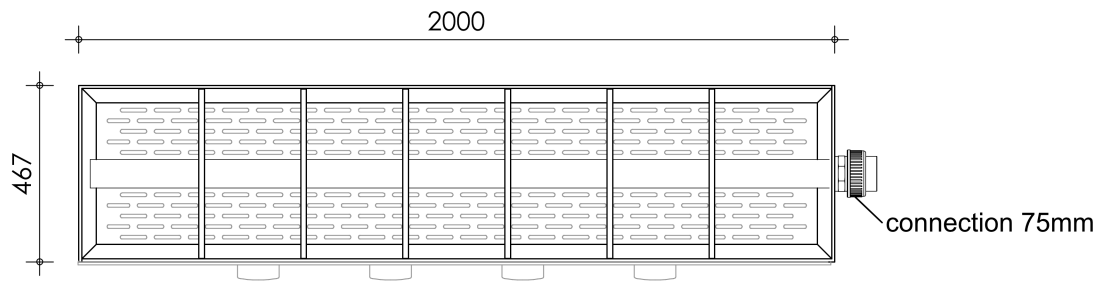

Left-side view

Front view

Right-side view

Rear view

Top view

Filter media

Bacteria House -.1540 rods (20 boxes)

description:
TF200 - Trickle filter 4xØ110

scale :
1 : 20

date/+version :
v.2023